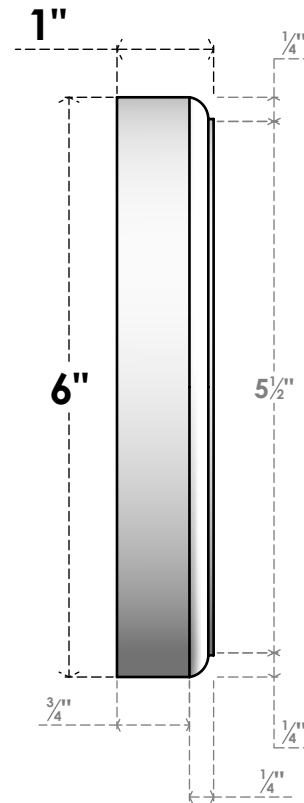

# ROSP060X060X100GRY14

6"W X 6"H X 1"P STANDARD GRAYSON SPIRAL ROSETTE WITH ROUNDED EDGE, ARCHITECTURAL GRADE PVC

**FRONT**

**SIDE**

EKENA MILLWORK  
2300 WEST MAIN ST.  
CLARKSVILLE, TX 75426  
TOLL FREE: 866-607-0453  
WWW.EKENAMILLWORK.COM

**NOTES**

1. INSTALLATION TO BE COMPLETED IN ACCORDANCE WITH MANUFACTURER'S SPECIFICATIONS.
2. DRAWING MAY NOT BE TO SCALE
3. THIS DRAWING IS INTENDED FOR DESIGN AND PLANNING PURPOSES ONLY.
4. ALL INFORMATION CONTAINED HEREIN WAS CURRENT AT THE TIME OF DEVELOPMENT BUT MUST BE REVIEWED AND APPROVED BY THE PRODUCT MANUFACTURER TO BE CONSIDERED ACCURATE.
5. ARCHITECTURAL GRADE PVC PRODUCTS ARE MADE FROM EXPANDED CELLULAR PVC AND COME NATURALLY WHITE BUT MAY BE PAINTED