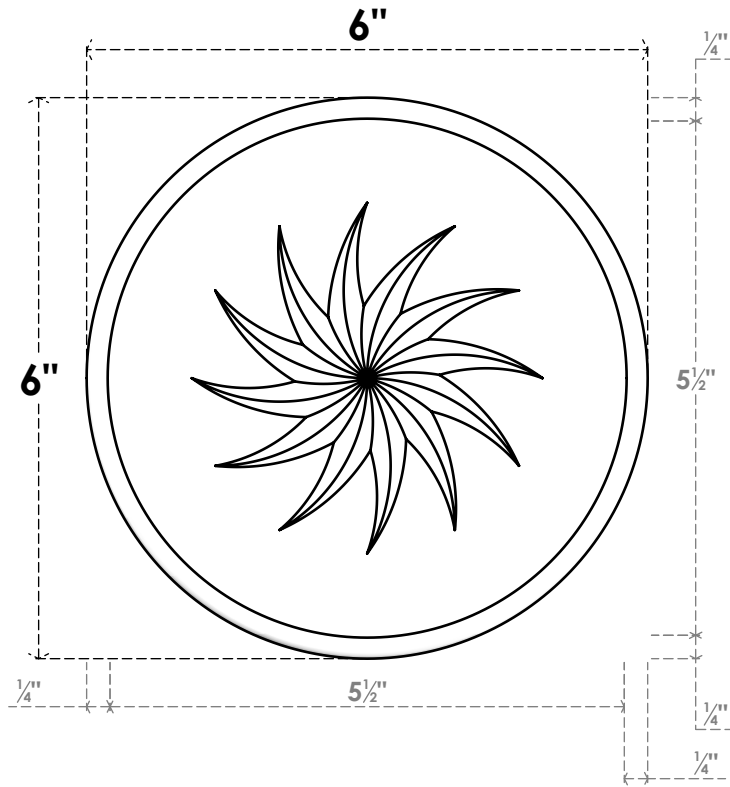

# ROSP060X060X100GRY14

6"W X 6"H X 1"P STANDARD GRAYSON SPIRAL ROSETTE WITH ROUNDED EDGE, ARCHITECTURAL GRADE PVC

**FRONT**

**SIDE**

EKENA MILLWORK  
2300 WEST MAIN ST.  
CLARKSVILLE, TX 75426  
TOLL FREE: 866-607-0453  
WWW.EKENAMILLWORK.COM

**NOTES**

1. INSTALLATION TO BE COMPLETED IN ACCORDANCE WITH MANUFACTURER'S SPECIFICATIONS.
2. DRAWING MAY NOT BE TO SCALE
3. THIS DRAWING IS INTENDED FOR DESIGN AND PLANNING PURPOSES ONLY.
4. ALL INFORMATION CONTAINED HEREIN WAS CURRENT AT THE TIME OF DEVELOPMENT BUT MUST BE REVIEWED AND APPROVED BY THE PRODUCT MANUFACTURER TO BE CONSIDERED ACCURATE.
5. ARCHITECTURAL GRADE PVC PRODUCTS ARE MADE FROM EXPANDED CELLULAR PVC AND COME NATURALLY WHITE BUT MAY BE PAINTED